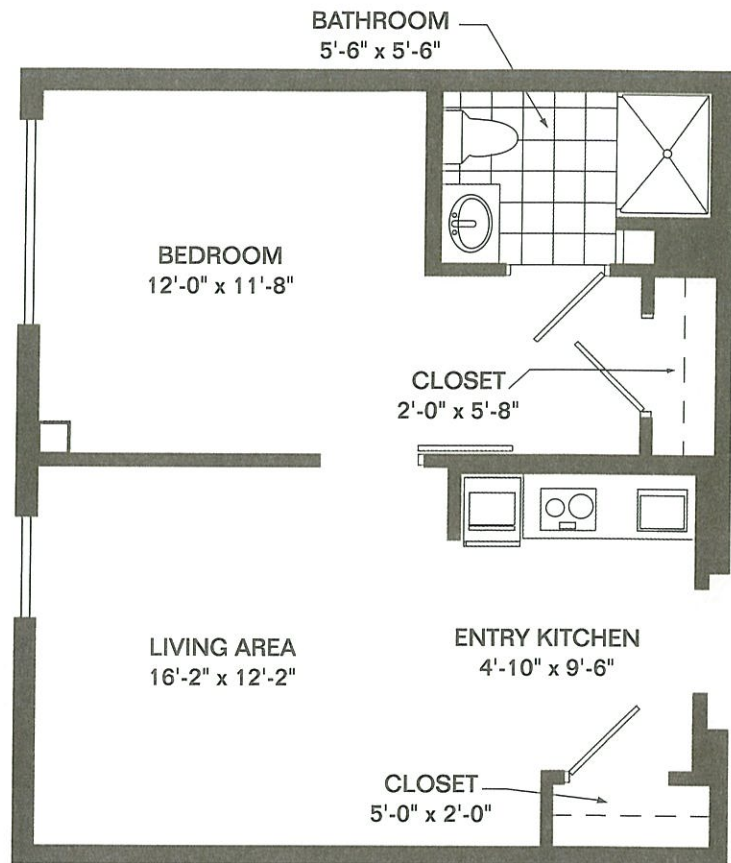

# Apartment Floor Plans

Providence House Senior Living Community offers a wide variety of one-bedroom and studio apartment styles, ranging in size from 328 to 690 square feet. Below are sample floors plans of typical apartments.

## All apartments have the following features and amenities:

- Keyed entry door
- Emergency E-Call system
- Kitchenette with microwave, refrigerator and freezer, and cook top in select units
- Private bath with safety grab bars, low threshold shower with safety grab bar and variable height shower wand
- Paid utilities except telephone and cable TV (jacks installed)
- Sprinklers and smoke detectors
- Wall-to-wall carpeting
- Window valances and draperies
- Resident controlled thermostat for heat and air conditioning
- Personal laundry washers and dryers on each floor

1 Bedroom

Studio