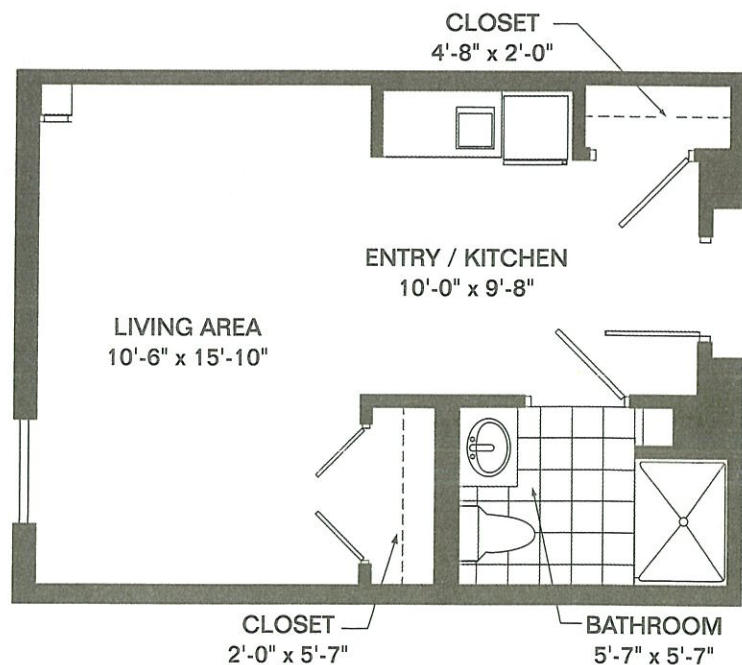

# Apartment Floor Plans

Providence House Senior Living Community offers a wide variety of one-bedroom and studio apartment styles, ranging in size from 328 to 690 square feet. Below are sample floors plans of typical apartments.

1 Bedroom

Studio